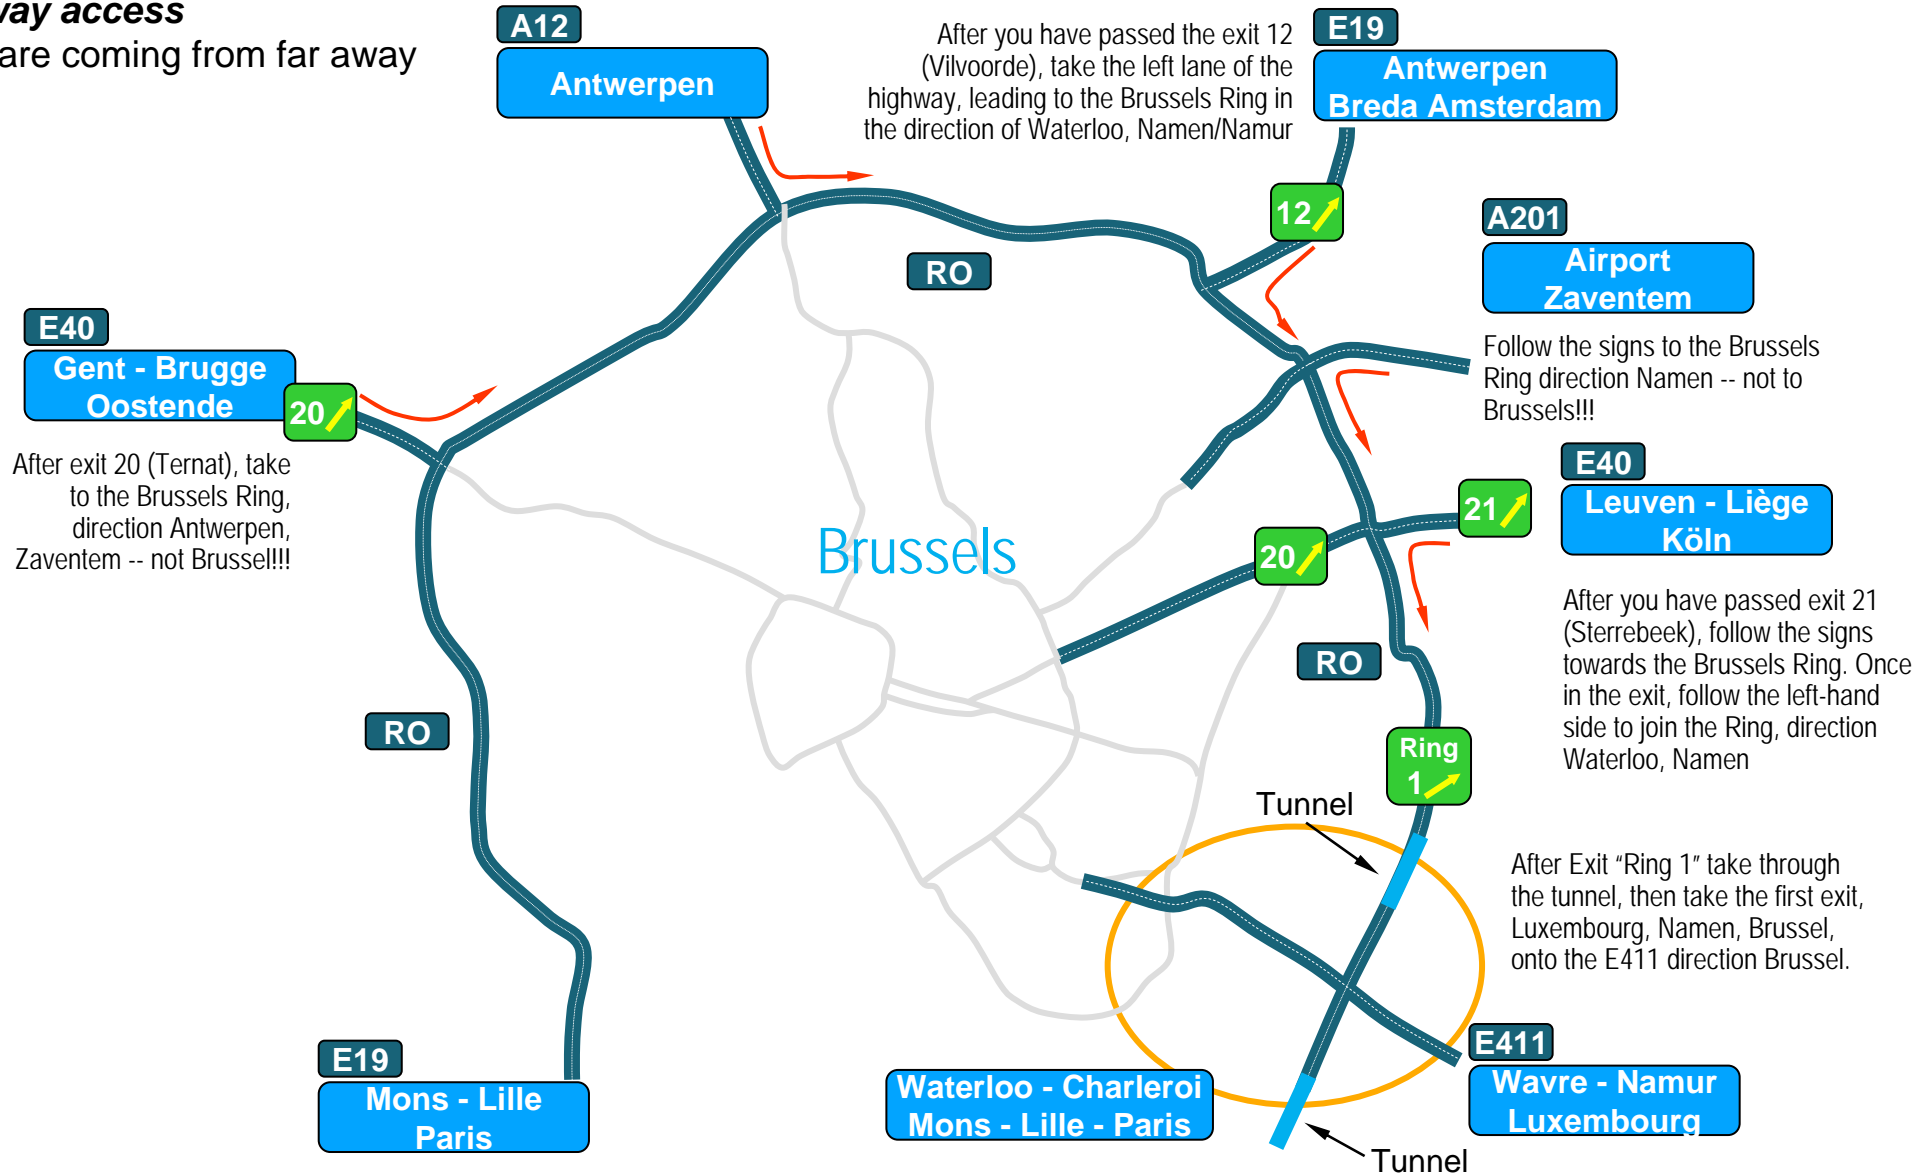

**Highway access**

If you are coming from far away

**Downtown access**

If you are using public transport

**Heysel Fairground**

Metro Line 1A, direction HERRMANN-DEBROUX  
 45 mins

**City Center**

From metro stations  
 GARE CENTRALE or ARTS/LOI  
 Line 1A, direction HERRMANN-DEBROUX  
 25 mins

**Bruxelles-Midi**

Metro Line 2, direction SIMONIS  
 Change at ARTS/LOI  
 Metro Line 1A, direction HERRMANN-DEBROUX  
 40 mins

**Airport Zaventem**

Any train leaving the airport station  
 Change at GARE CENTRALE  
 Metro Line 1A, direction HERRMANN-DEBROUX  
 50 mins

**Neighborhood plan**

If you are already near by