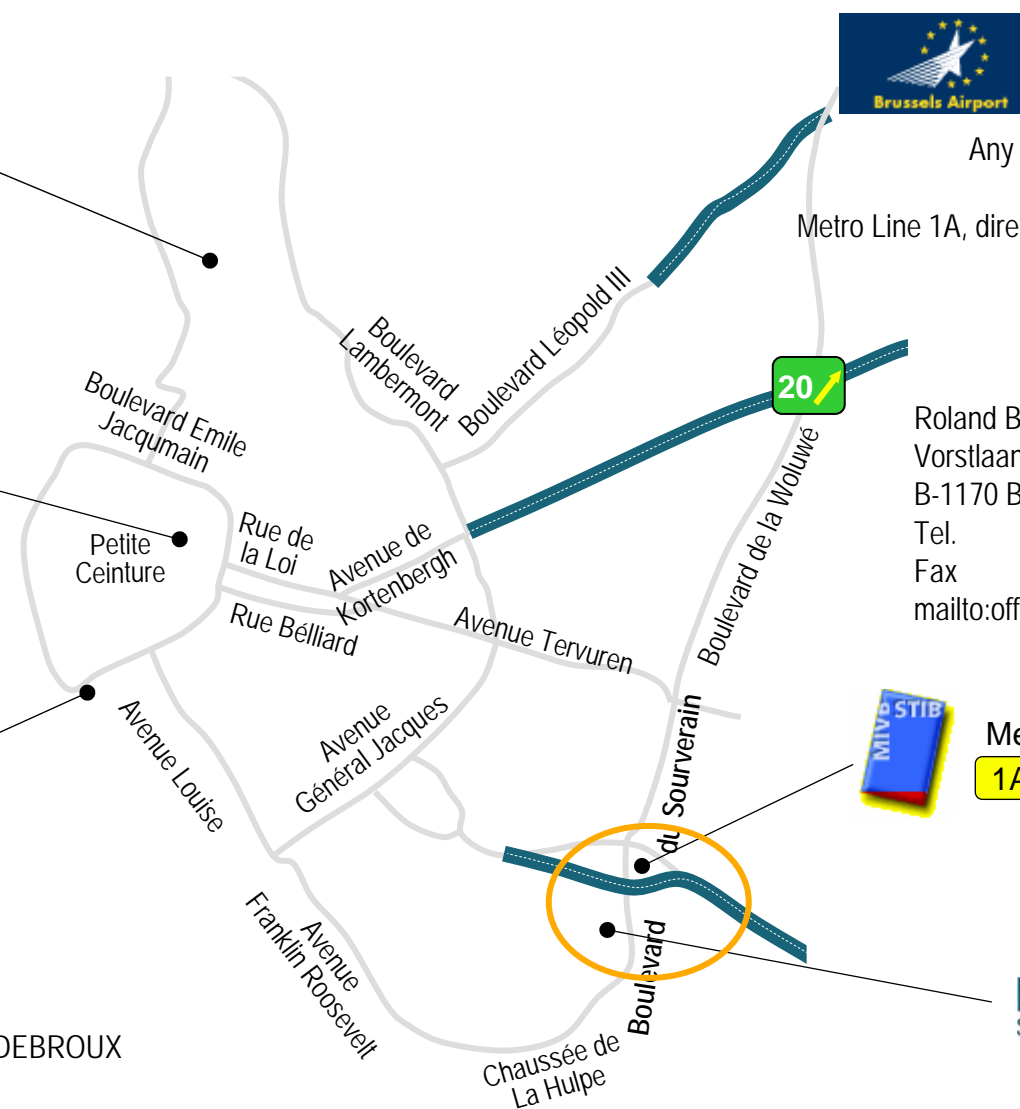

**Highway access**

If you are coming from far away

**Downtown access**

If you are using public transport

**Heysel Fairground**

Metro Line 1A, direction HERRMANN-DEBROUX  
 45 mins

**City Center**

From metro stations  
 GARE CENTRALE or ARTS/LOI  
 Line 1A, direction HERRMANN-DEBROUX  
 25 mins

**Bruxelles-Midi**

Metro Line 2, direction SIMONIS  
 Change at ARTS/LOI  
 Metro Line 1A, direction HERRMANN-DEBROUX  
 40 mins

**Airport Zaventem**

Any train leaving the airport station  
 Change at GARE CENTRALE  
 Metro Line 1A, direction HERRMANN-DEBROUX  
 50 mins

**Neighborhood plan**

If you are already near by